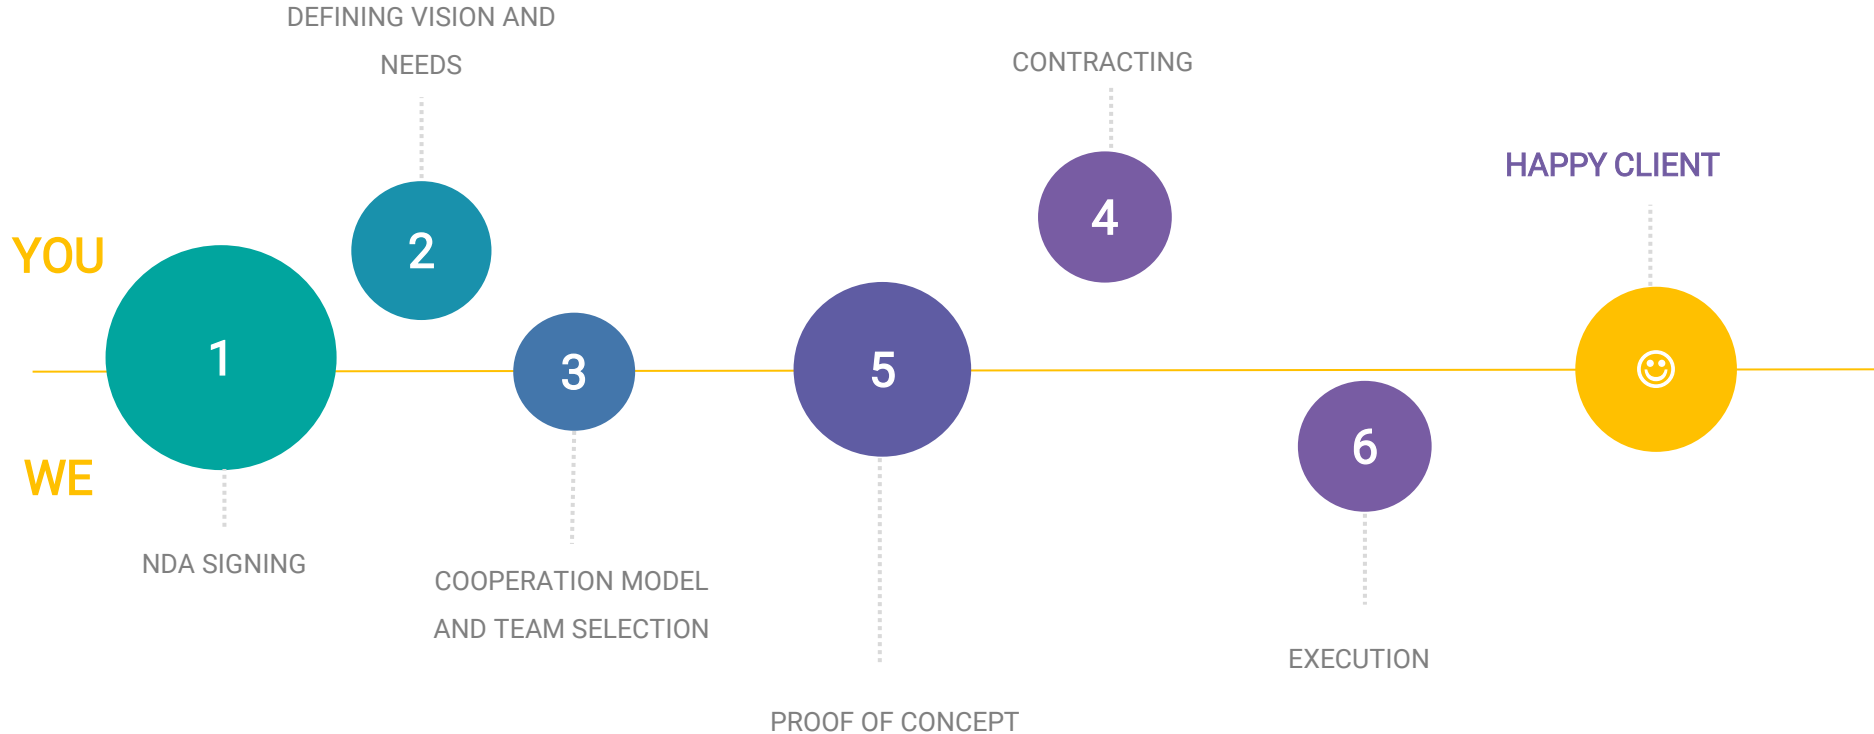

Object:
Offer dedicated systems
support team

EVERYTHING - NZ
GENI
EVERYWHERE

COOPERATION MODELS

DEDICATED TEAM

Virtual extension of your development team with our dedicated team only to your project

FIXED COST

For very well-defined scope, we provide an estimate for the time and efforts, and you pay in accordance with our agreement

TIME AND MATERIALS

Pay only for time spent on development

How can we cooperate?

We can help you choose our cooperation model depending on your needs, whether business idea or project size.

Please get in touch with us, to request a **free** consultation.

COOPERATION PROCESS

If you have a need or Request For Proposal

COOPERATION RATES

	MONTHLY RATE With 12 months contract	HOURLY RATE
Junior Engineer	800 Euro	18 Euro
Intermediate Engineer	1050 Euro	22 Euro
Senior Engineer	1300 Euro	26 Euro
Project Manager	1750 Euro	38 Euro
Team Leader	1750 Euro	38 Euro